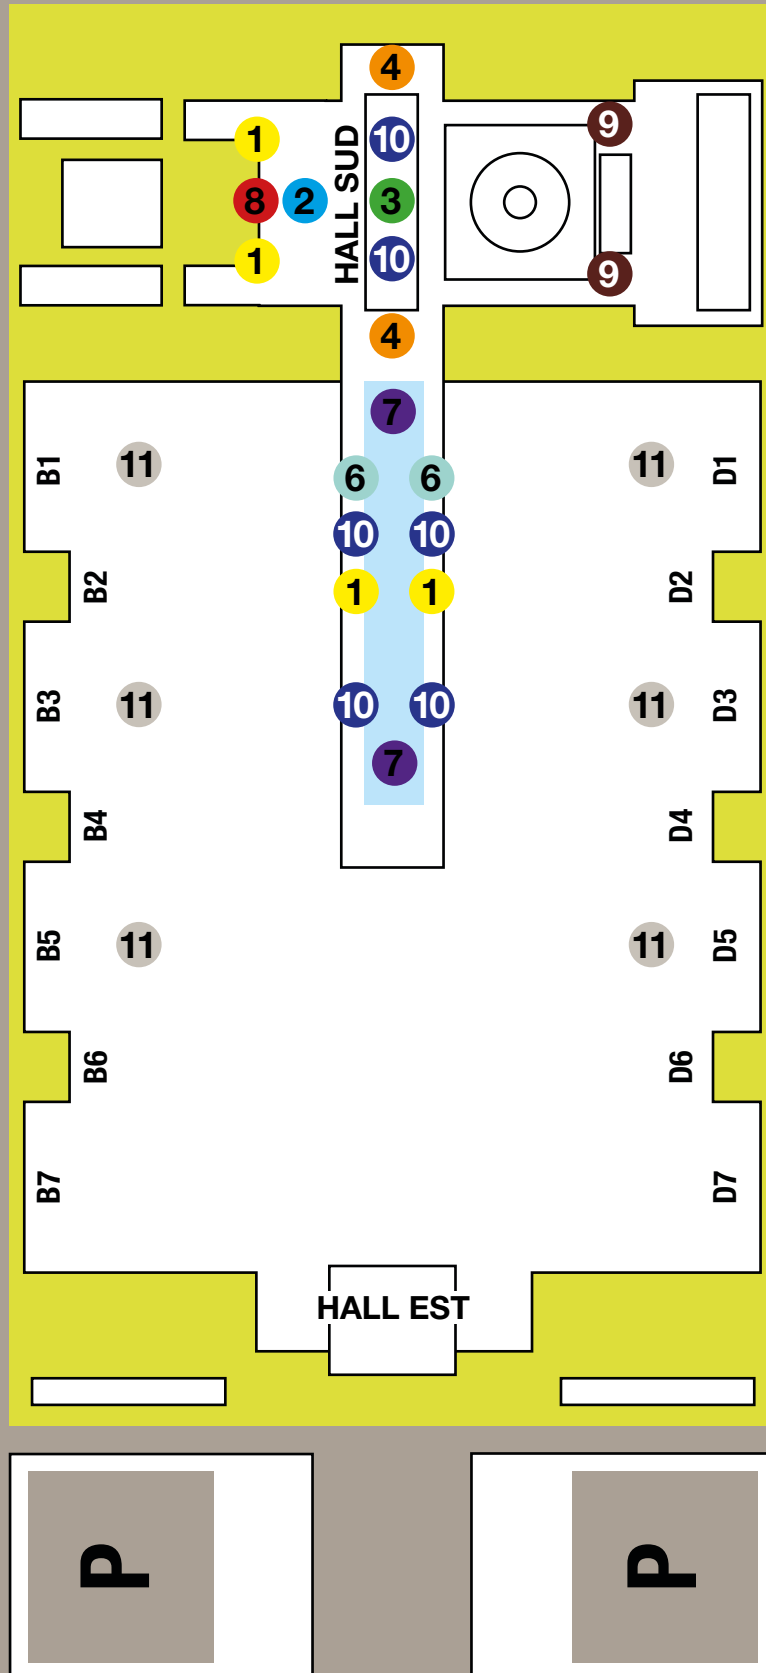

3

Ingresso sud
South Entrance

4

Foyer Hall Sud
Hall South Foyer

5

Aree Interne
Indoor Areas

6

Porticato Piscine
Pool Portico

11

Cubi Appesi
Hanging Cubes

MACFRUIT 2021

GET TOGETHER IN RIMINI

SPECIAL EDITION

MACFRUT 2021

GET TOGETHER IN RIMINI

SPECIAL EDITION

1 Ingresso Sud - Padiglioni South Entrance - Halls

Personalizzazione Vetrate
Pannelli adesivi monofacciali
Dimensioni: 259x115 cm

*Window branding
Single side Adhesive panels
Dimensions: 259x115cm*

MACFRUT 2021

MACFRUT 2021

GET TOGETHER IN RIMINI

SPECIAL EDITION

3 Ingresso Sud South Entrance

Personalizzazione Vetrate Tornelli
Pannelli adesivi monofacciali
Dimensioni: 142x90 cm

Glass-Turnstile graphics
Single side Adhesive panels
Dimensions: 142x90 cm