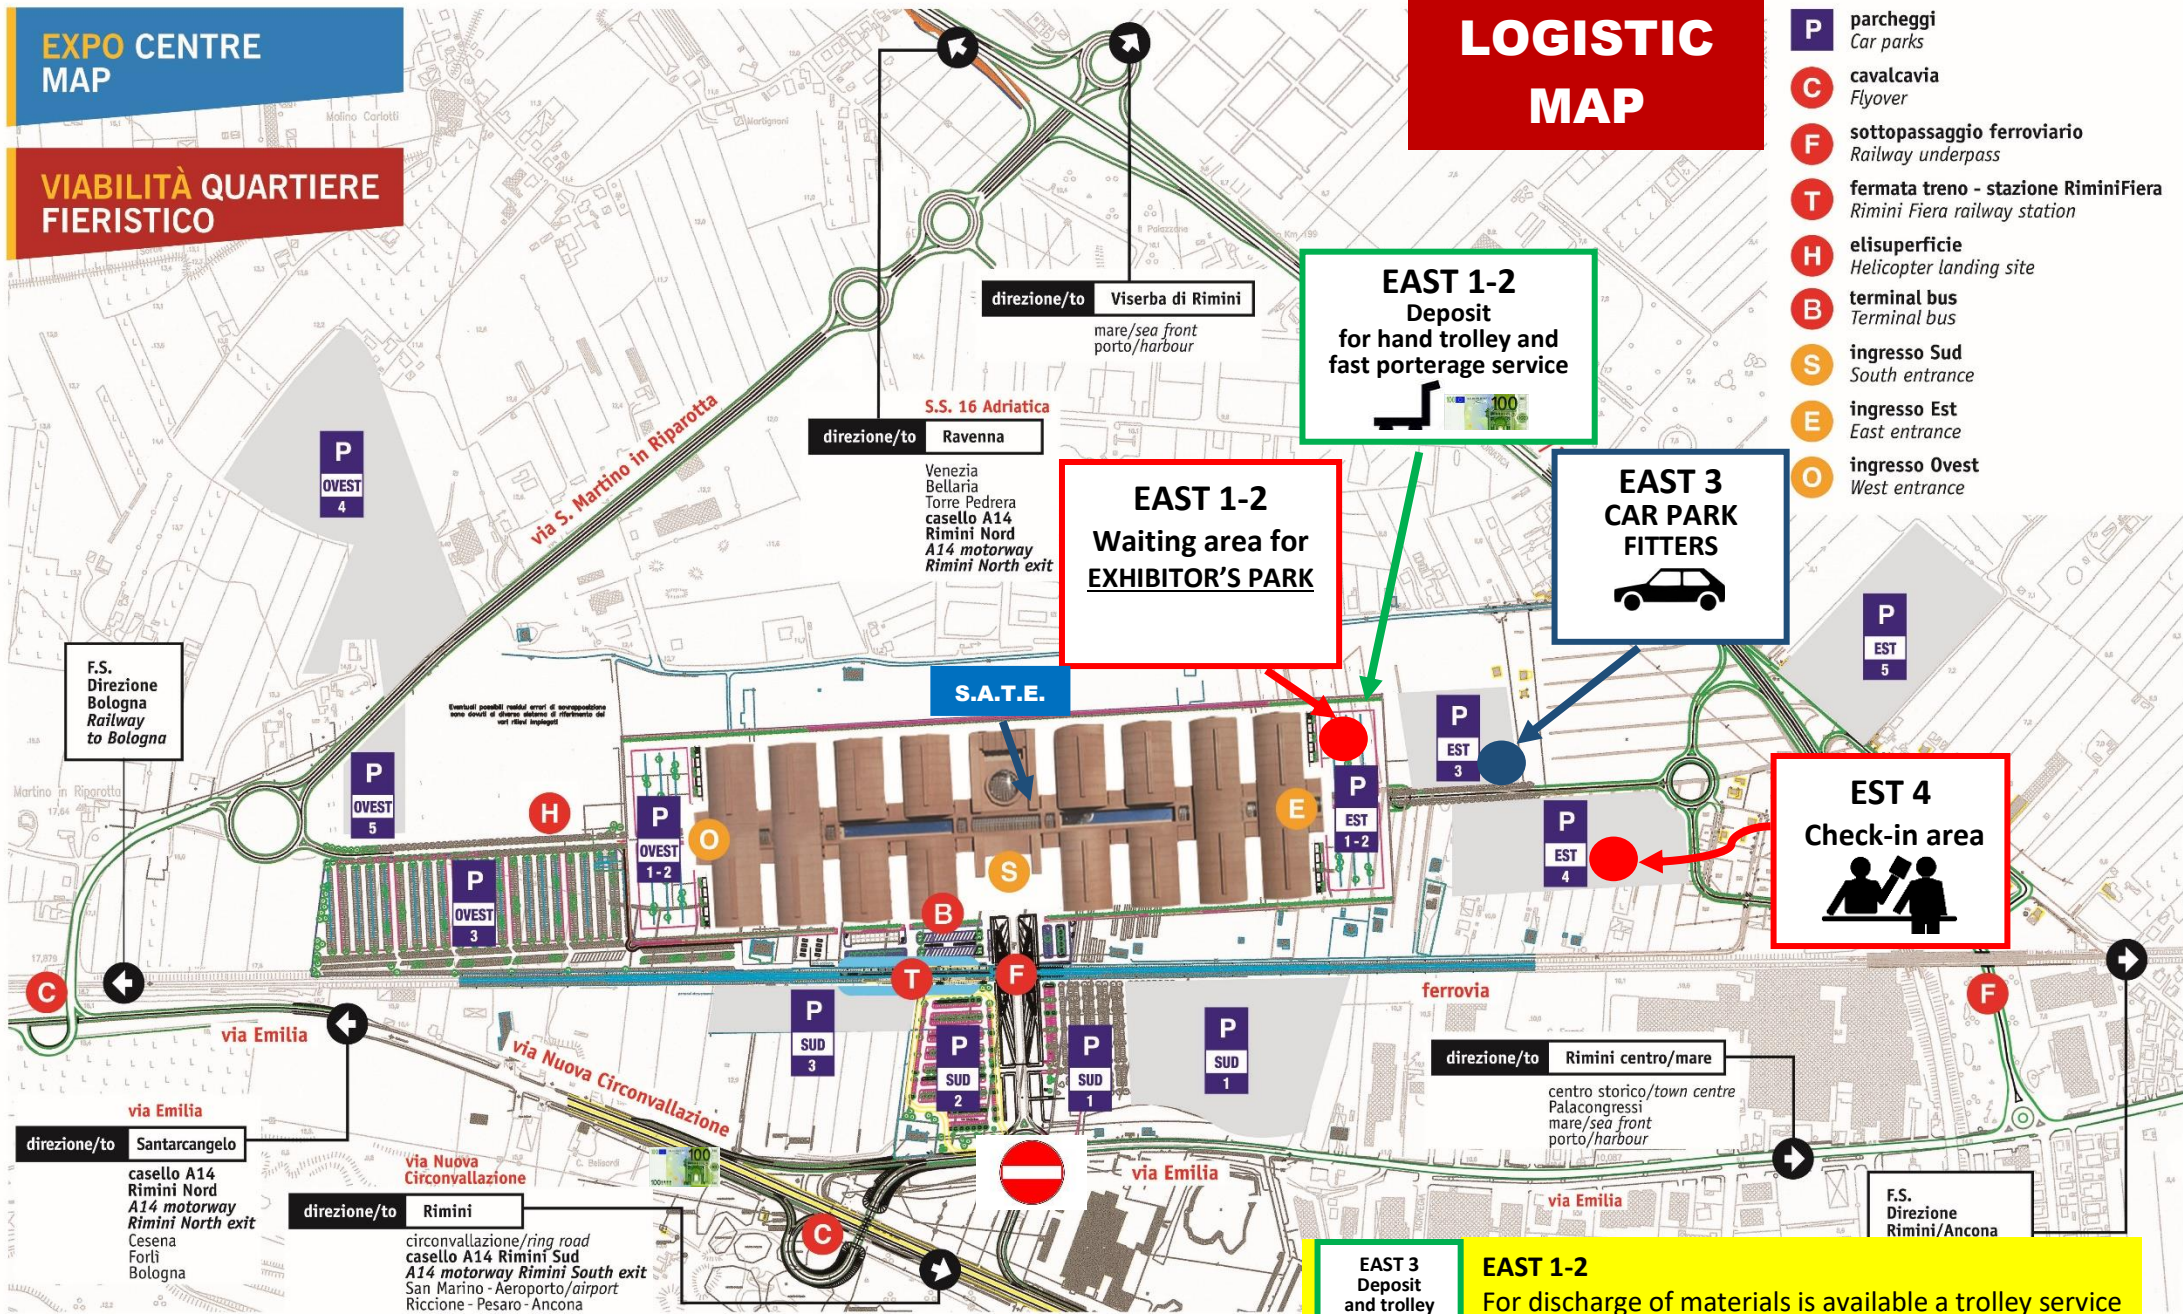

EXPO CENTRE MAP

VIABILITÀ QUARTIERE FIERISTICO

LOGISTIC MAP

- P** parcheggi
Car parks
- C** cavalcavia
Flyover
- F** sottopassaggio ferroviario
Railway underpass
- T** fermata treno - stazione RiminiFiera
Rimini Fiera railway station
- H** elisuperficie
Helicopter landing site
- B** terminal bus
Terminal bus
- S** ingresso Sud
South entrance
- E** ingresso Est
East entrance
- O** ingresso Ovest
West entrance

EAST 1-2
Deposit
for hand trolley and
fast portage service

EAST 1-2
Waiting area for
EXHIBITOR'S PARK

EAST 3
CAR PARK
FITTERS

EST 4
Check-in area

EAST 3
Deposit
and trolley

CAR PARK

EAST 1-2
For discharge of materials is available a trolley service with a deposit of € 100.00, for 60 minutes.

EAST 3 PARK:
Fitters cars and Vans parking area.

EAST 1-2 PARKS: Exhibitor's car parks